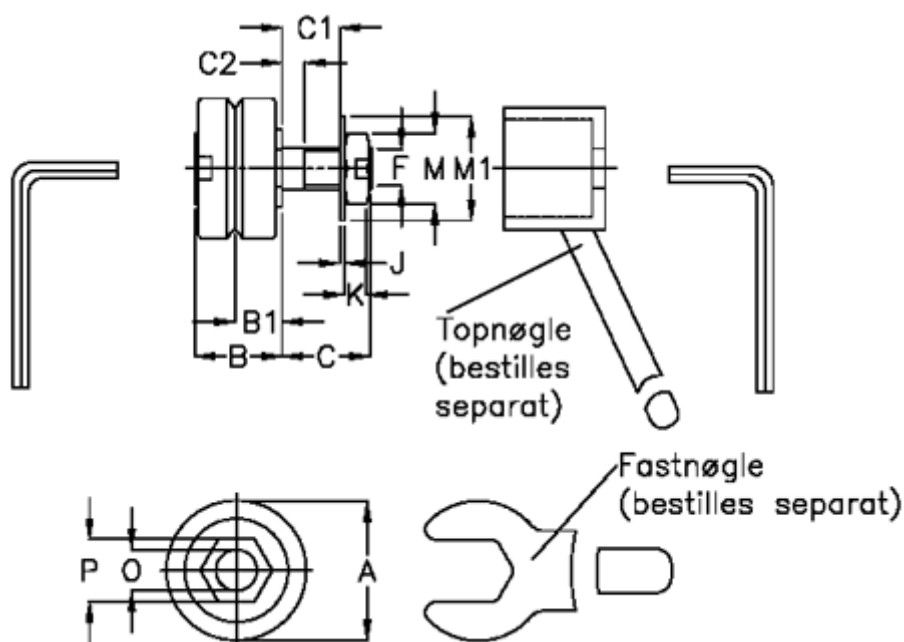

Article number: 057153203411

Description: HEPCO GV3 bearing LJ 34 CDR  
Standard With Long Stud

## Measures

a = 34.0

B = 21.3

B1 = 11.50

C = 22.0

C1 = 14.8

C2 = 5.9

F = M10 x 1,25

J = 1.25

K = 6.0

M = 17

M1 = 21

O = 10

P = 15

Weight kg/1000 = 0.120